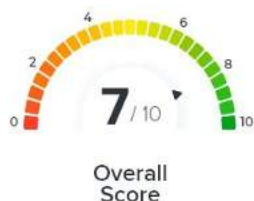

ECO INSPECTION REPORT

India's Most Comprehensive And Scientific Vehicle Inspection Service

Ordered By

Anant Goel

10 / 01 / 2021

Gurgaon

Inspected By

Mitesh Karwa

- Verified Technician
- 36+ Vehicle Treated
- 4+ Years Experience

Audi A4 Premium Plus, 2019