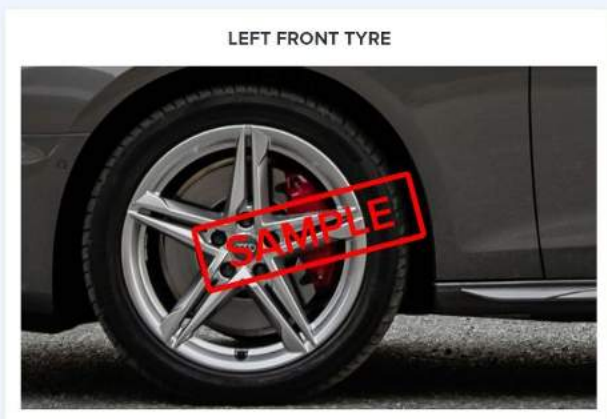

INTERIOR DOOR PANEL

WHEELS

Wheel View and Condition

Wheels Images

Miscellaneous

| | | | |
|--|---|------------------------------|---|
| Airbags are Available? | ✓ | Cruise Control is Available? | ✓ |
| VIN/Chassis Number matching with document? | ✗ | Medical Kit available? | ✗ |
| Vehicle jack and wrench available? | ✓ | MIL/Engine Light is OFF? | ✓ |