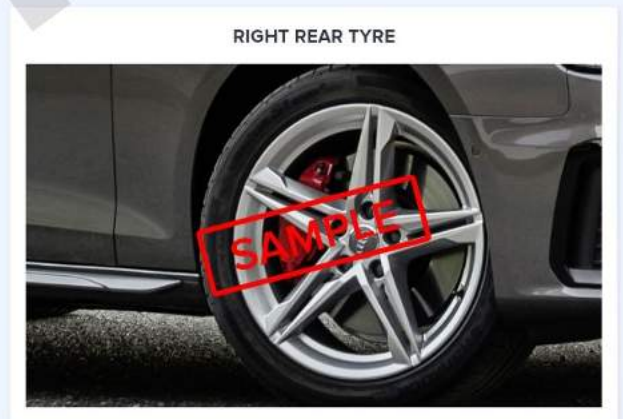

INTERIOR DOOR PANEL

WHEELS

Wheel View and Condition

Wheels Images

Miscellaneous

| | | | |
|--|---|------------------------------|---|
| Airbags are Available? | ✓ | Cruise Control is Available? | ✓ |
| VIN/Chassis Number matching with document? | ✗ | Medical Kit available? | ✗ |
| Vehicle jack and wrench available? | ✓ | MIL/Engine Light is OFF? | ✓ |