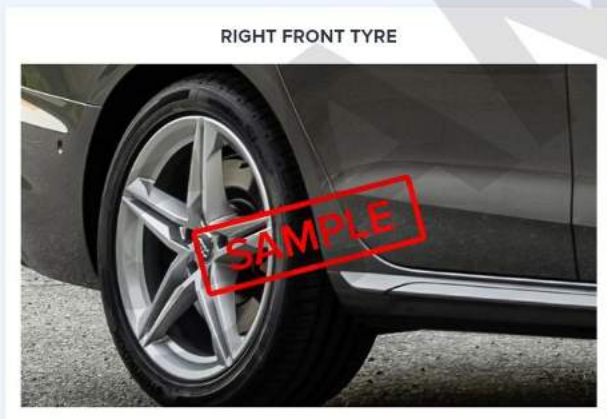

INTERIOR DOOR PANEL

WHEELS

Wheel View and Condition

Wheels Images

Miscellaneous

| | | | |
|--|---|------------------------------|---|
| Airbags are Available? | ✓ | Cruise Control is Available? | ✓ |
| VIN/Chassis Number matching with document? | ✗ | Medical Kit available? | ✗ |
| Vehicle jack and wrench available? | ✓ | MIL/Engine Light is OFF? | ✓ |