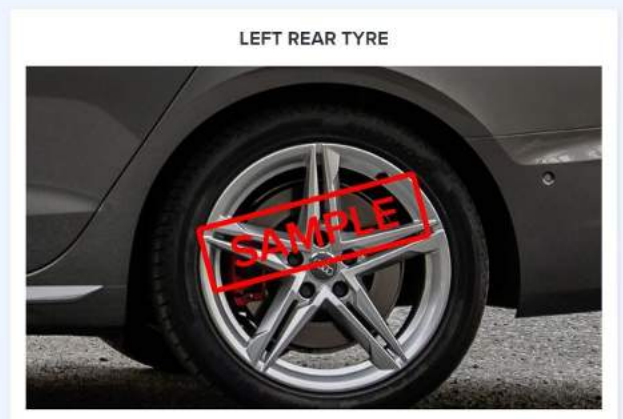

INTERIOR DOOR PANEL

WHEELS

Wheel View and Condition

Wheels Images

Miscellaneous

| | | | |
|--|---|------------------------------|---|
| Airbags are Available? | ✓ | Cruise Control is Available? | ✓ |
| VIN/Chassis Number matching with document? | ✗ | Medical Kit available? | ✗ |
| Vehicle jack and wrench available? | ✓ | MIL/Engine Light is OFF? | ✓ |