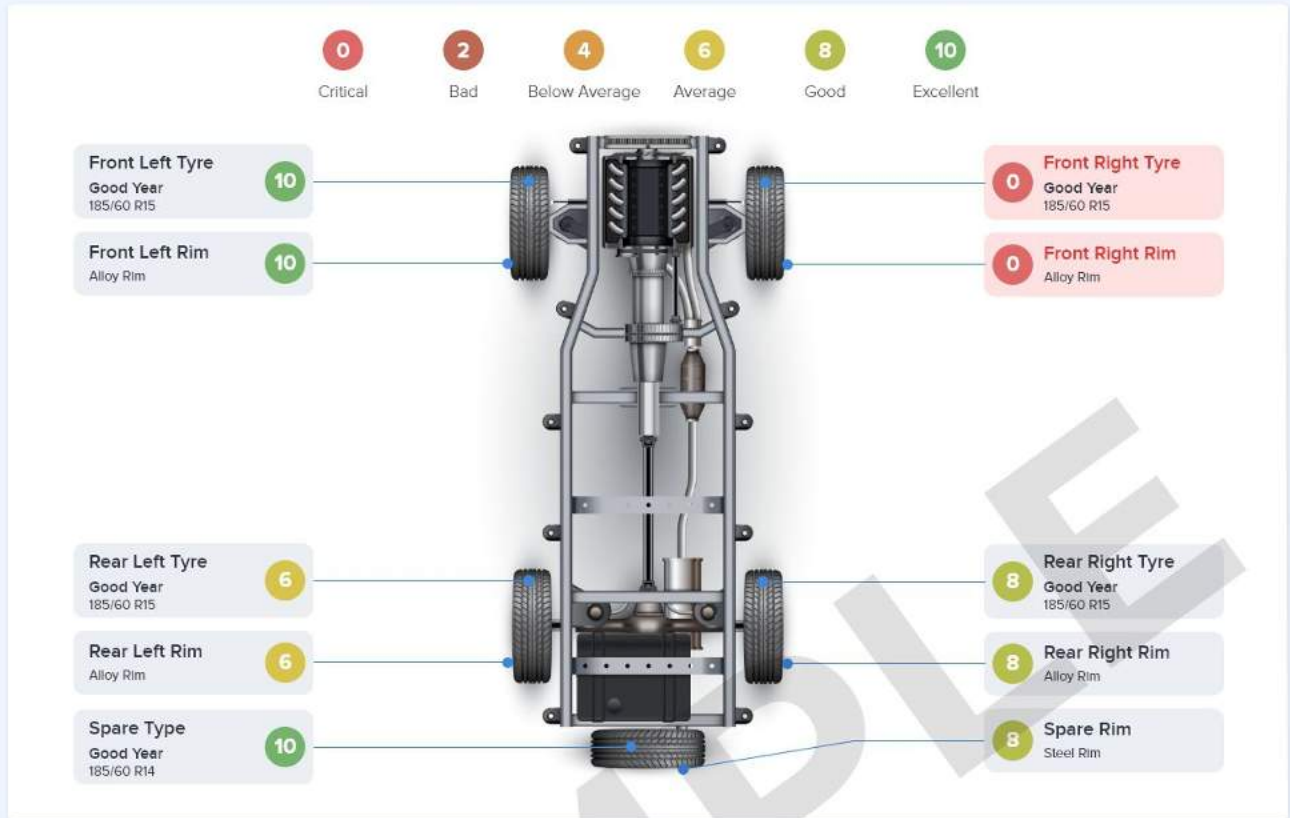

Interior Images

DASHBOARD VIEW

CLUSTER METER VIEW

FRONT SEATS

REAR SEATS

GLOVE BOX

INTERIOR REAR VIEW

INTERIOR FRONT VIEW

INTERIOR DOOR PANEL

WHEELS

Wheel View and Condition

Wheels Images

Miscellaneous

| | | | |
|--|---|------------------------------|---|
| Airbags are Available? | ✓ | Cruise Control is Available? | ✓ |
| VIN/Chassis Number matching with document? | ✗ | Medical Kit available? | ✗ |
| Vehicle jack and wrench available? | ✓ | MIL/Engine Light is OFF? | ✓ |